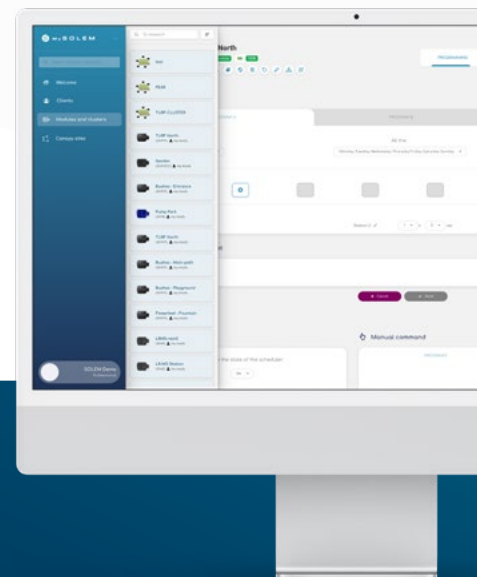

Automatic waterbudget linked to weather forecast

Thanks to the weather forecast and the pluviometry / droughts rules, the duration times (linked to the waterbudget) will decrease automatically.

MySOLEM

Remote control from MySOLEM App and platform.

Radio LoRa™

An unmatched LoRa™ radio range (a minimum of 5 times greater than standard market radios) between the LR-MB gateway and LR-IP.

Save water

Leak detection or abnormal consumption and consumption monitoring on MySOLEM.

MAKE IT SIMPLE

Program your irrigation easily with MySOLEM app.
Free & optimized for most devices.

Irrigation professionals can access up-to-date features on our free internet management platform at **MySOLEM.com**.